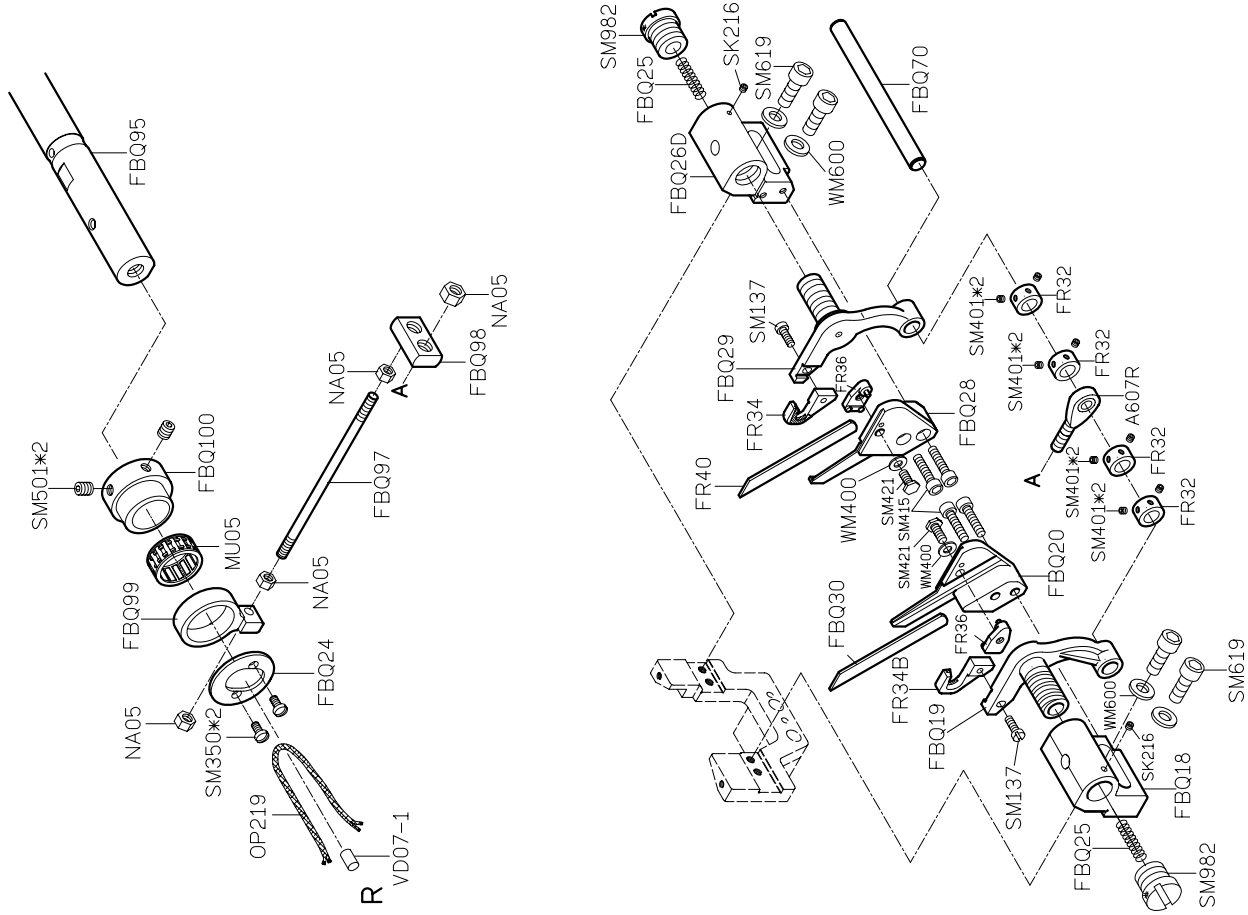

SIRUBA®

銀爺牌工業用縫紉機

INDUSTRIAL SEWING MACHINE

HF008

ATTACHMENT

零件圖 PARTS LIST

From the library of: Diamond Needle Corp

CE

高林股份有限公司
KAULIN MFG. CO., LTD.

PARTS LIST FOR FBQ (3) GROUP

PARTS LIST FOR FBQ (4) GROUP

PARTS LIST FOR FBR (5) GROUP: the library of: Diamond Needle PARTS LIST FOR FBR (6) GROUP

PARTS LIST FOR FBR (7) GROUP

PARTS LIST FOR HAC (1) GROUP

PARTS LIST FOR HAC (4) GROUP

PARTS LIST FOR HAC (5) GROUP

PARTS LIST FOR HAC (8) GROUP

PARTS LIST FOR HAC (OPTION) GROUP

PARTS LIST FOR HCL (3) GROUP

PARTS LIST FOR HPR GROUP

PARTS LIST FOR HTC (1) GROUP the library of: **Diamond Needle** PARTS LIST FOR HTC (2) GROUP

PARTS LIST FOR HTC (3) GROUP

PARTS LIST FOR HTC (4) GROUP

HF008

ATTACHMENT

高林股份有限公司 KAULIN MFG. CO., LTD.

From the library of: Diamond Needle Corp