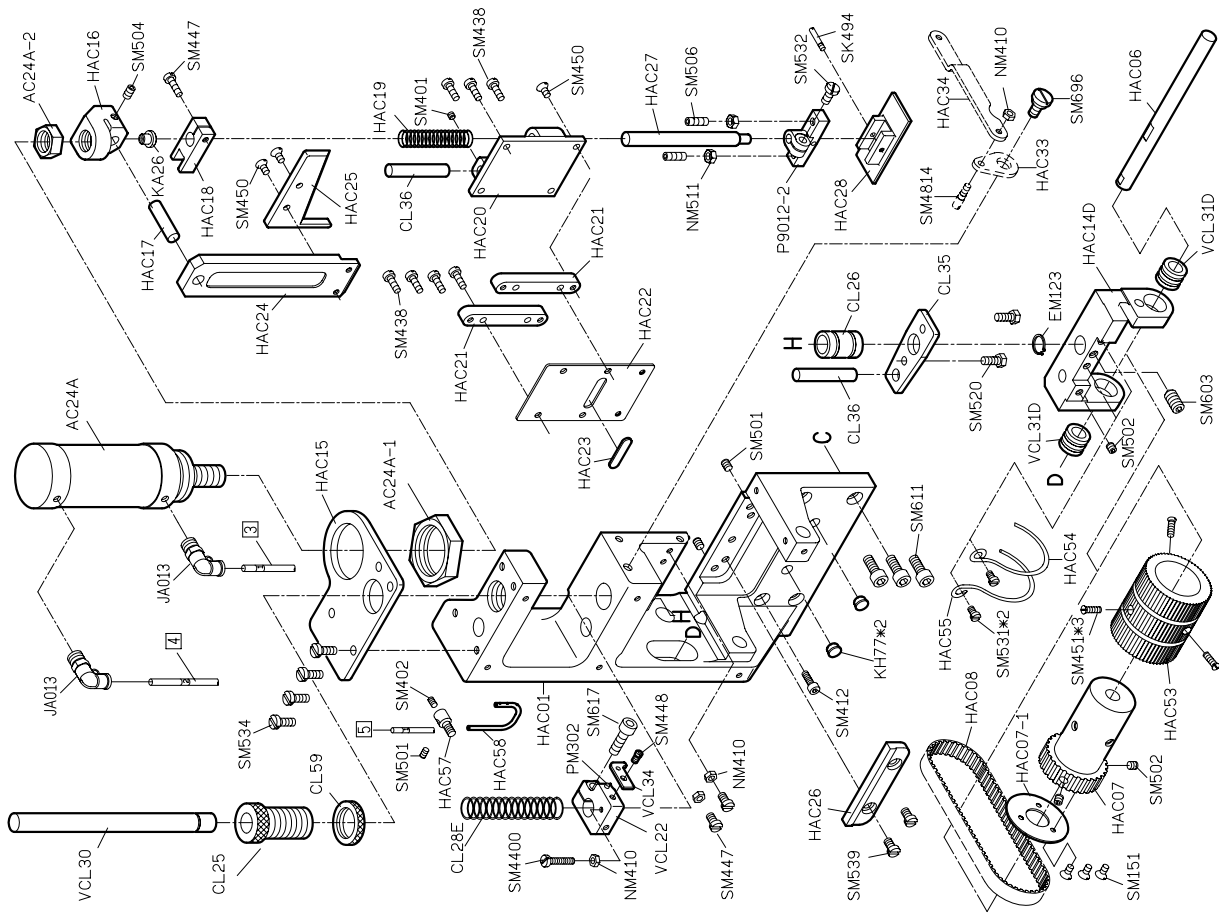

SIRUBA®

銀爺牌工業用縫紉機

INDUSTRIAL SEWING MACHINE

HF008

ATTACHMENT

零件圖 PARTS LIST

From the library of: Diamond Needle Corp

CE

高林股份有限公司
KAULIN MFG. CO., LTD.

PARTS LIST FOR FBQ (3) GROUP

PARTS LIST FOR FBQ (4) GROUP

PARTS LIST FOR FBR (5) GROUP: the library of: Diamond Needle PARTS LIST FOR FBR (6) GROUP

PARTS LIST FOR FBR (7) GROUP

PARTS LIST FOR HAC (1) GROUP

PARTS LIST FOR HAC (4) GROUP

PARTS LIST FOR HAC (5) GROUP

PARTS LIST FOR HAC (8) GROUP

PARTS LIST FOR HAC (OPTION) GROUP

PARTS LIST FOR HCL (3) GROUP

PARTS LIST FOR HPR GROUP

PARTS LIST FOR HTC (1) GROUP the library of: **Diamond Needle** PARTS LIST FOR HTC (2) GROUP

PARTS LIST FOR HTC (3) GROUP

PARTS LIST FOR HTC (4) GROUP

HF008

ATTACHMENT

高林股份有限公司 KAULIN MFG. CO., LTD.

From the library of: Diamond Needle Corp