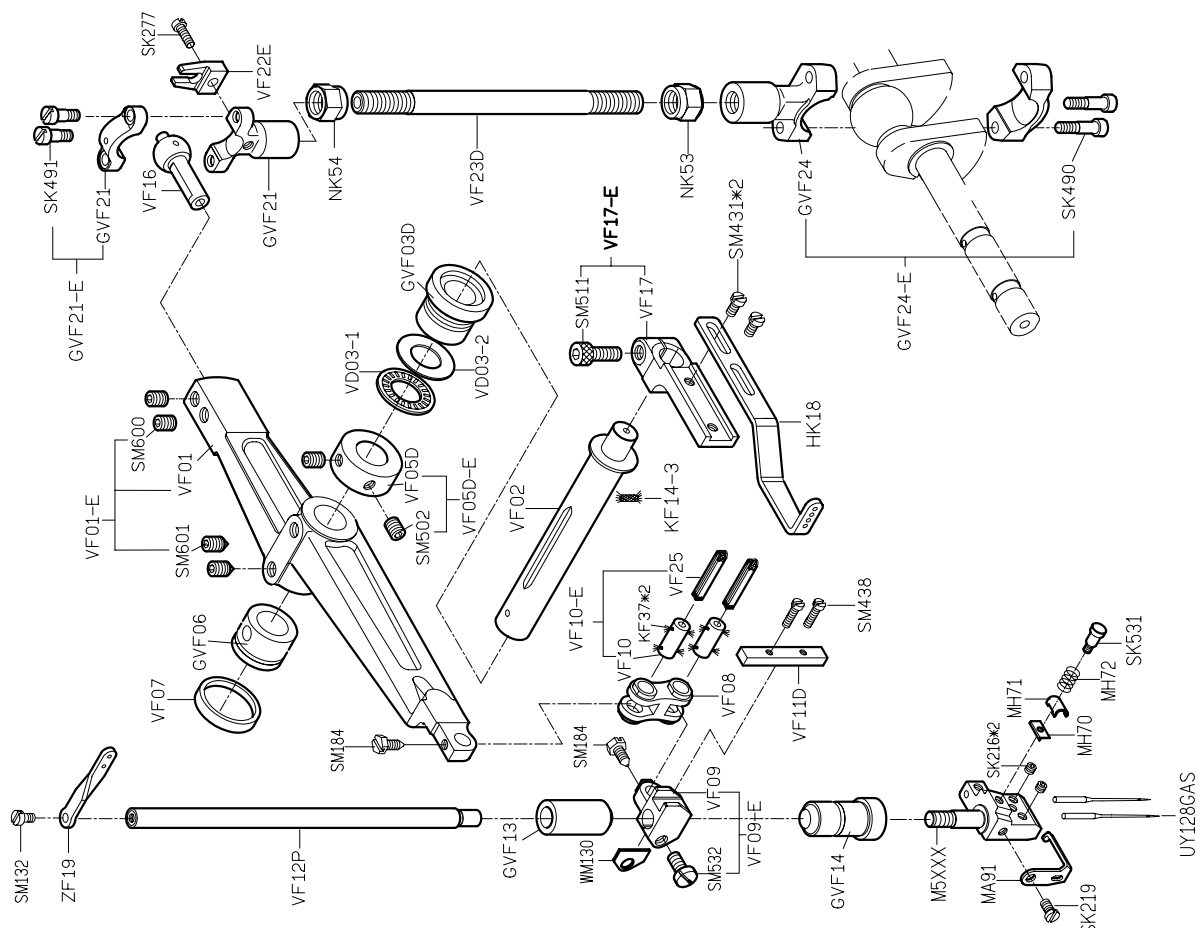

SIRUBA®

銀爺牌工業用縫紉機

INDUSTRIAL SEWING MACHINE

HF008

ATTACHMENT

零件圖 PARTS LIST

From the library of: Diamond Needle Corp

CE

高林股份有限公司
KAULIN MFG. CO., LTD.

PARTS LIST FOR FBQ (3) GROUP

PARTS LIST FOR FBQ (4) GROUP

PARTS LIST FOR FBR (5) GROUP: the library of: Diamond Needle PARTS LIST FOR FBR (6) GROUP

PARTS LIST FOR FBR (7) GROUP

PARTS LIST FOR HAC (1) GROUP

PARTS LIST FOR HAC (4) GROUP

PARTS LIST FOR HAC (5) GROUP

PARTS LIST FOR HAC (8) GROUP

PARTS LIST FOR HAC (OPTION) GROUP

PARTS LIST FOR HCL (3) GROUP

PARTS LIST FOR HPR GROUP

PARTS LIST FOR HTC (1) GROUP the library of: **Diamond Needle** PARTS LIST FOR HTC (2) GROUP

PARTS LIST FOR HTC (3) GROUP

PARTS LIST FOR HTC (4) GROUP

HF008

ATTACHMENT

高林股份有限公司 KAULIN MFG. CO., LTD.

From the library of: Diamond Needle Corp