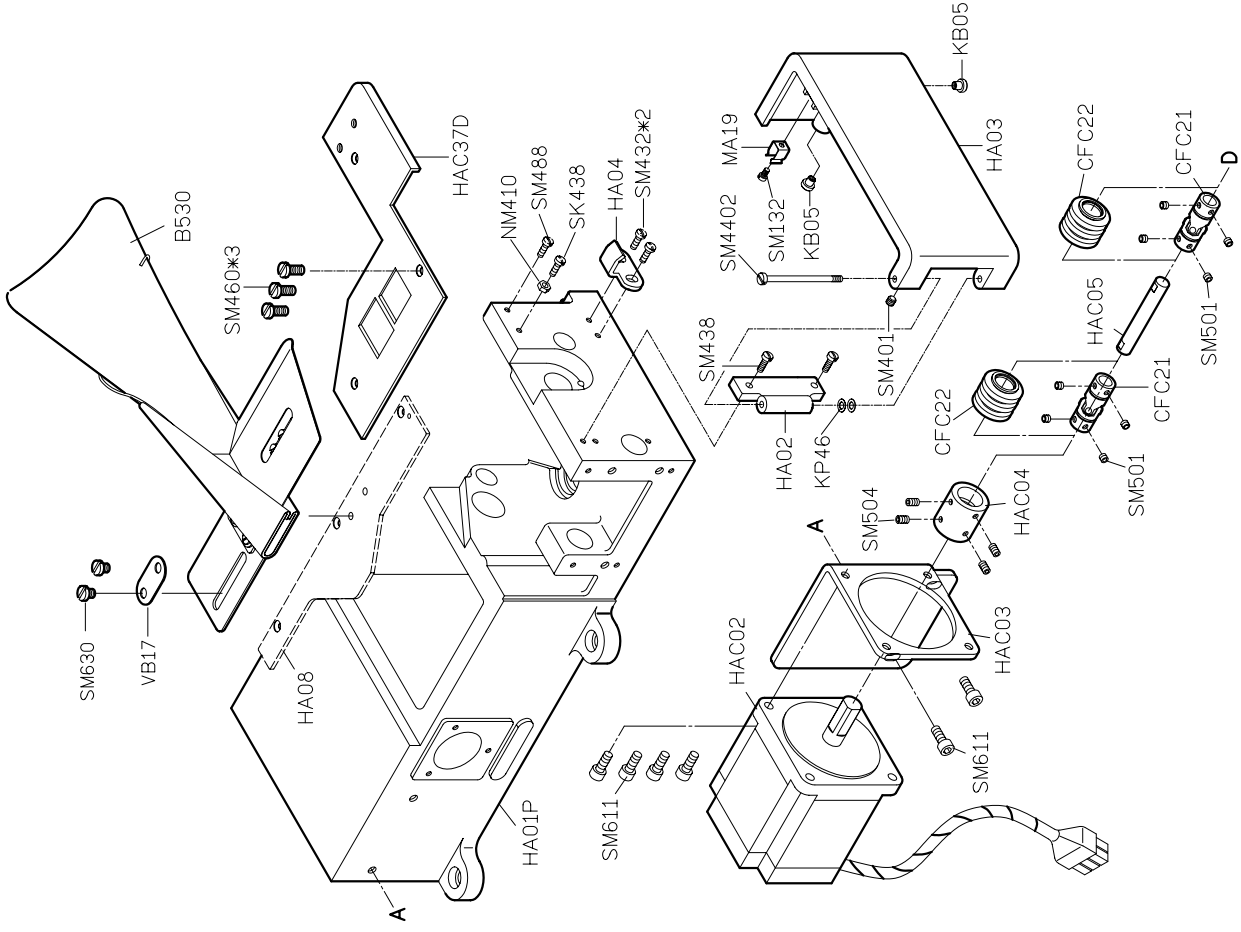

SIRUBA®

銀爺牌工業用縫紉機

INDUSTRIAL SEWING MACHINE

HF008

ATTACHMENT

零件圖 PARTS LIST

From the library of: Diamond Needle Corp

CE

高林股份有限公司
KAULIN MFG. CO., LTD.

PARTS LIST FOR FBQ (3) GROUP

PARTS LIST FOR FBQ (4) GROUP

PARTS LIST FOR FBR (5) GROUP: the library of: Diamond Needle PARTS LIST FOR FBR (6) GROUP

PARTS LIST FOR FBR (7) GROUP

PARTS LIST FOR HAC (1) GROUP

PARTS LIST FOR HAC (4) GROUP

PARTS LIST FOR HAC (5) GROUP

PARTS LIST FOR HAC (8) GROUP

PARTS LIST FOR HAC (OPTION) GROUP

PARTS LIST FOR HCL (3) GROUP

PARTS LIST FOR HPR GROUP

PARTS LIST FOR HTC (1) GROUP the library of: **Diamond Needle** PARTS LIST FOR HTC (2) GROUP

PARTS LIST FOR HTC (3) GROUP

PARTS LIST FOR HTC (4) GROUP

HF008

ATTACHMENT

高林股份有限公司 KAULIN MFG. CO., LTD.

From the library of: Diamond Needle Corp