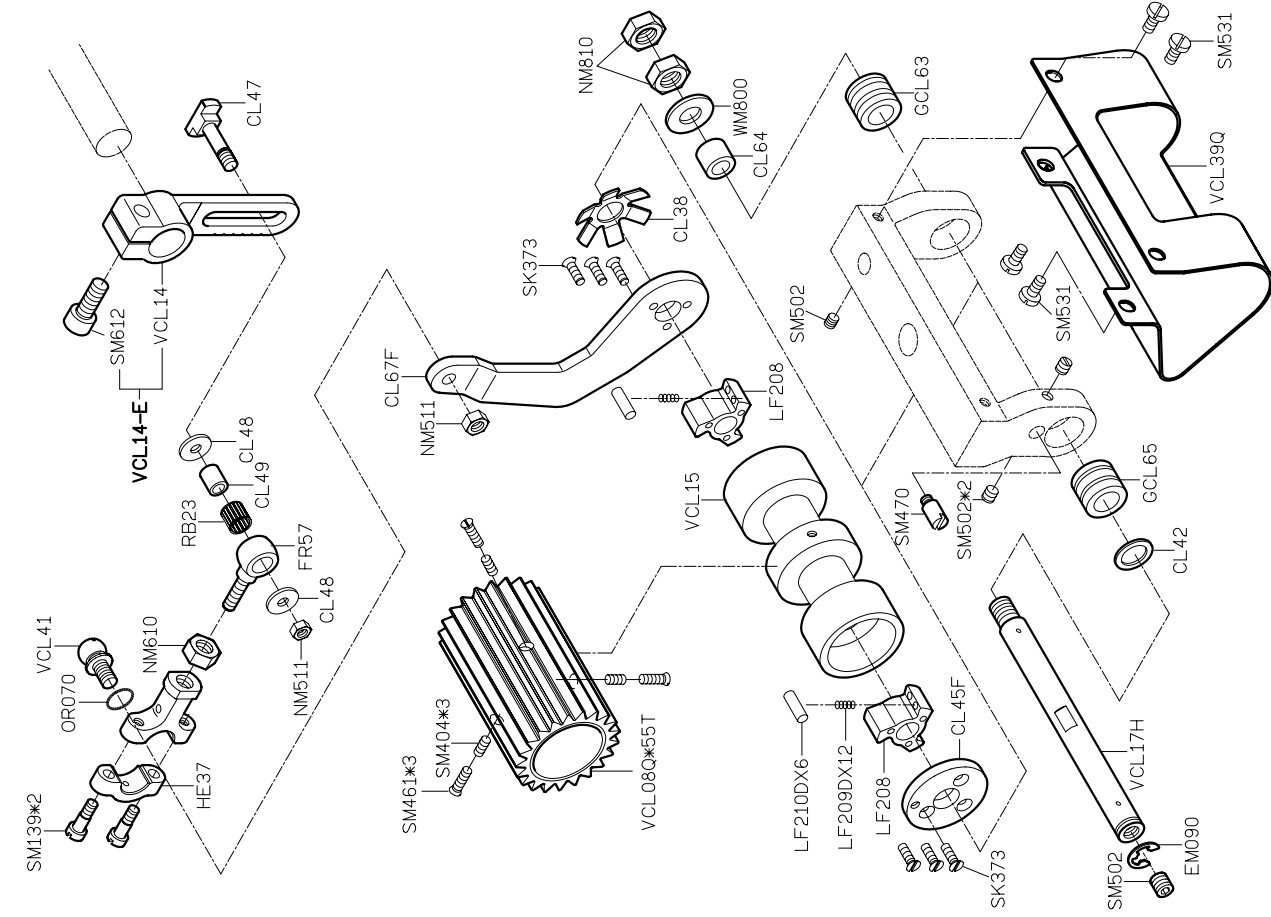

SIRUBA®

銀爺牌工業用縫紉機

INDUSTRIAL SEWING MACHINE

HF008

ATTACHMENT

零件圖 PARTS LIST

From the library of: Diamond Needle Corp

CE

高林股份有限公司
KAULIN MFG. CO., LTD.

PARTS LIST FOR FBQ (3) GROUP

PARTS LIST FOR FBQ (4) GROUP

PARTS LIST FOR FBR (5) GROUP: the library of: Diamond Needle PARTS LIST FOR FBR (6) GROUP

PARTS LIST FOR FBR (7) GROUP

PARTS LIST FOR HAC (1) GROUP

PARTS LIST FOR HAC (4) GROUP

PARTS LIST FOR HAC (5) GROUP

PARTS LIST FOR HAC (8) GROUP

PARTS LIST FOR HAC (OPTION) GROUP

PARTS LIST FOR HCL (3) GROUP

PARTS LIST FOR HPR GROUP

PARTS LIST FOR HTC (1) GROUP the library of: **Diamond Needle** PARTS LIST FOR HTC (2) GROUP

PARTS LIST FOR HTC (3) GROUP

PARTS LIST FOR HTC (4) GROUP

HF008

ATTACHMENT

高林股份有限公司 KAULIN MFG. CO., LTD.

From the library of: Diamond Needle Corp