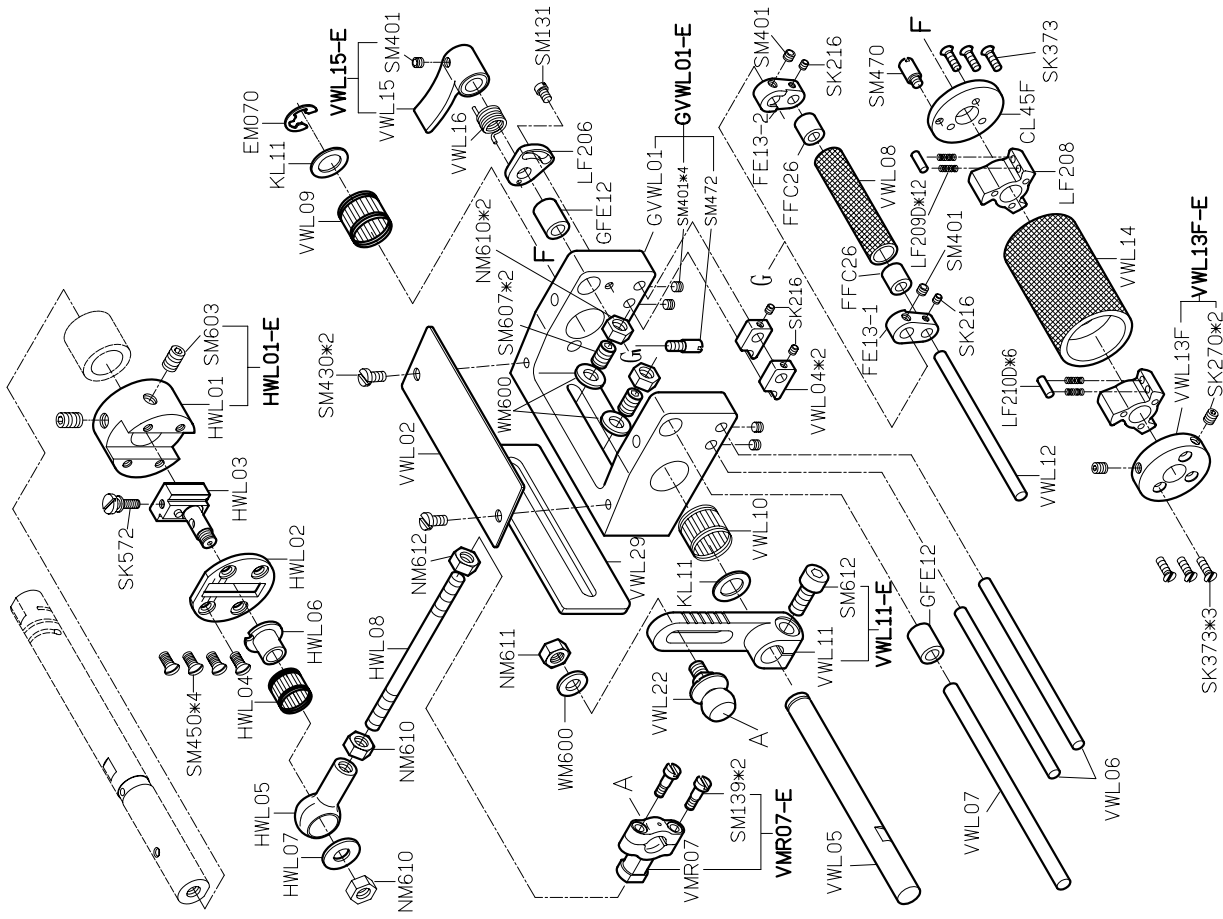

SIRUBA®

銀爺牌工業用縫紉機

INDUSTRIAL SEWING MACHINE

HF008

ATTACHMENT

零件圖 PARTS LIST

From the library of: Diamond Needle Corp

CE

高林股份有限公司
KAULIN MFG. CO., LTD.

PARTS LIST FOR FBQ (3) GROUP

PARTS LIST FOR FBQ (4) GROUP

PARTS LIST FOR FBR (5) GROUP: the library of: Diamond Needle PARTS LIST FOR FBR (6) GROUP

PARTS LIST FOR FBR (7) GROUP

PARTS LIST FOR HAC (1) GROUP

PARTS LIST FOR HAC (4) GROUP

PARTS LIST FOR HAC (5) GROUP

PARTS LIST FOR HAC (8) GROUP

PARTS LIST FOR HAC (OPTION) GROUP

PARTS LIST FOR HCL (3) GROUP

PARTS LIST FOR HPR GROUP

PARTS LIST FOR HTC (1) GROUP the library of: **Diamond Needle** PARTS LIST FOR HTC (2) GROUP

PARTS LIST FOR HTC (3) GROUP

PARTS LIST FOR HTC (4) GROUP

HF008

ATTACHMENT

高林股份有限公司 KAULIN MFG. CO., LTD.

From the library of: Diamond Needle Corp