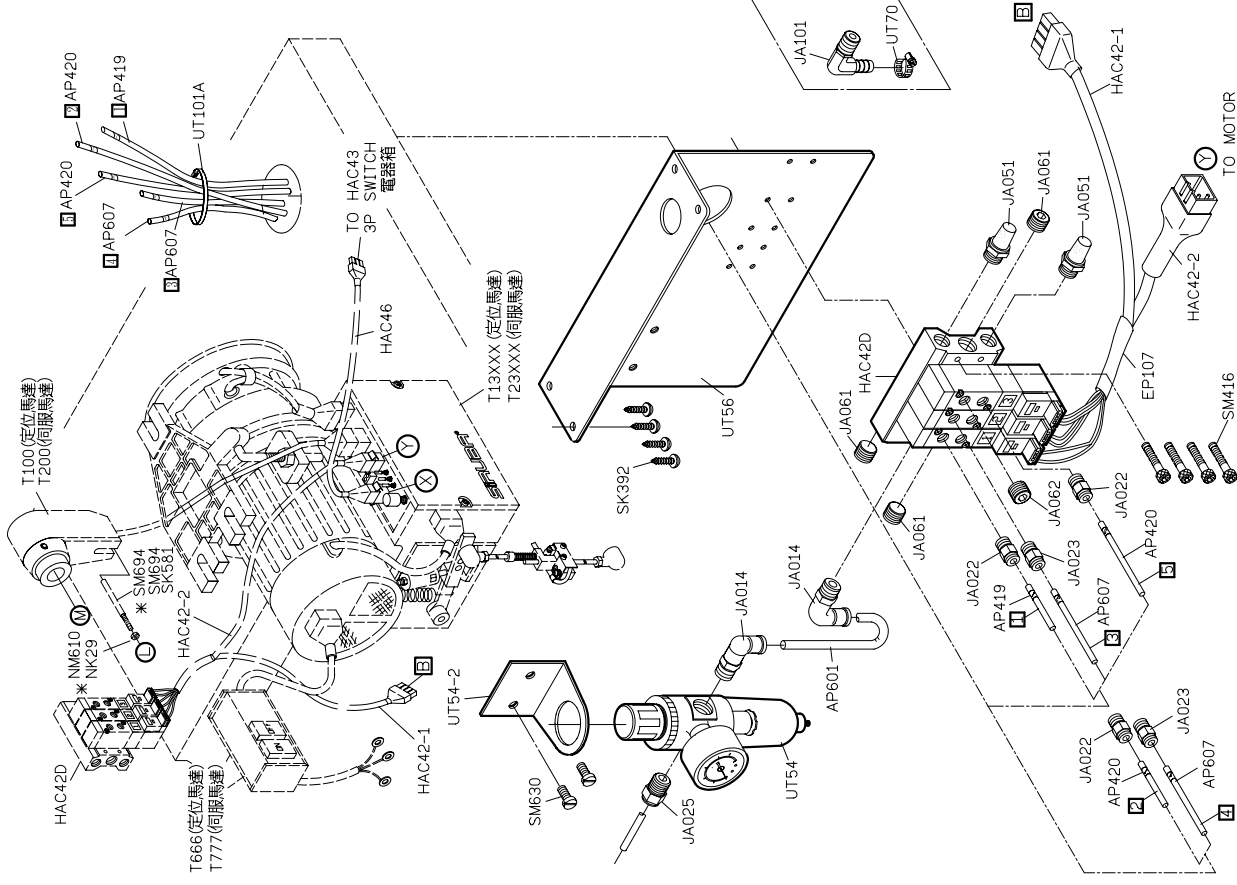

SIRUBA®

銀爺牌工業用縫紉機

INDUSTRIAL SEWING MACHINE

HF008

ATTACHMENT

零件圖 PARTS LIST

From the library of: Diamond Needle Corp

CE

PARTS LIST FOR HAC (1) GROUP

PARTS LIST FOR HAC (4) GROUP

PARTS LIST FOR HAC (5) GROUP

PARTS LIST FOR HAC (8) GROUP

PARTS LIST FOR HAC (OPTION) GROUP

PARTS LIST FOR HCL (3) GROUP

PARTS LIST FOR HPR GROUP

PARTS LIST FOR HTC (1) GROUP the library of: **Diamond Needle** PARTS LIST FOR HTC (2) GROUP

PARTS LIST FOR HTC (3) GROUP

PARTS LIST FOR HTC (4) GROUP

HF008

ATTACHMENT

高林股份有限公司 KAULIN MFG. CO., LTD.

From the library of: Diamond Needle Corp