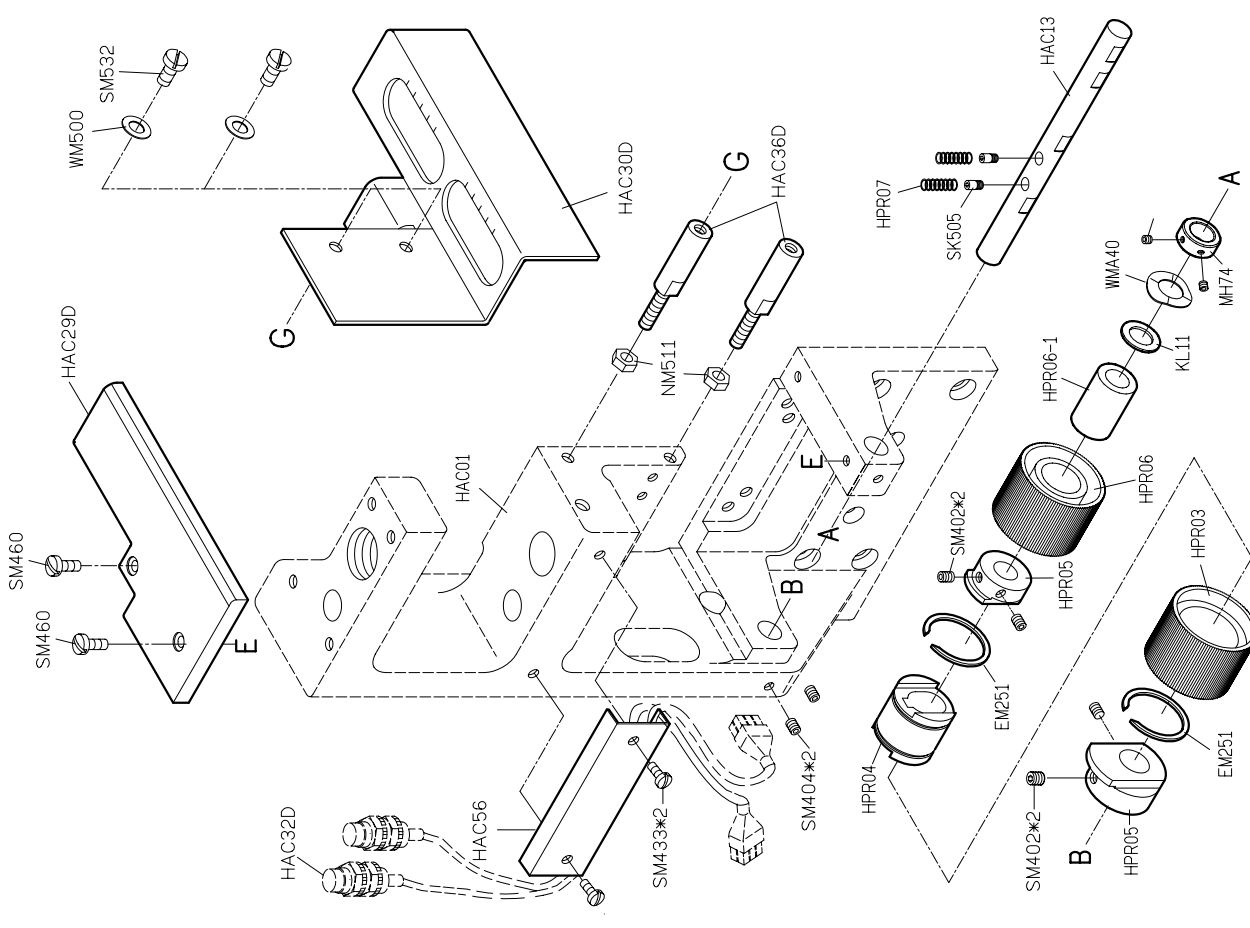

SIRUBA®

銀爺牌工業用縫紉機

INDUSTRIAL SEWING MACHINE

HF008

ATTACHMENT

零件圖 PARTS LIST

From the library of: Diamond Needle Corp

CE

高林股份有限公司
KAULIN MFG. CO., LTD.

PARTS LIST FOR FBQ (3) GROUP

PARTS LIST FOR FBQ (4) GROUP

PARTS LIST FOR FBR (5) GROUP: the library of: Diamond Needle PARTS LIST FOR FBR (6) GROUP

PARTS LIST FOR FBR (7) GROUP

PARTS LIST FOR HAC (1) GROUP

PARTS LIST FOR HAC (4) GROUP

PARTS LIST FOR HAC (5) GROUP

PARTS LIST FOR HAC (8) GROUP

PARTS LIST FOR HAC (OPTION) GROUP

PARTS LIST FOR HCL (3) GROUP

PARTS LIST FOR HPR GROUP

PARTS LIST FOR HTC (1) GROUP the library of: **Diamond Needle** PARTS LIST FOR HTC (2) GROUP

PARTS LIST FOR HTC (3) GROUP

PARTS LIST FOR HTC (4) GROUP

HF008

ATTACHMENT

高林股份有限公司 KAULIN MFG. CO., LTD.

From the library of: Diamond Needle Corp