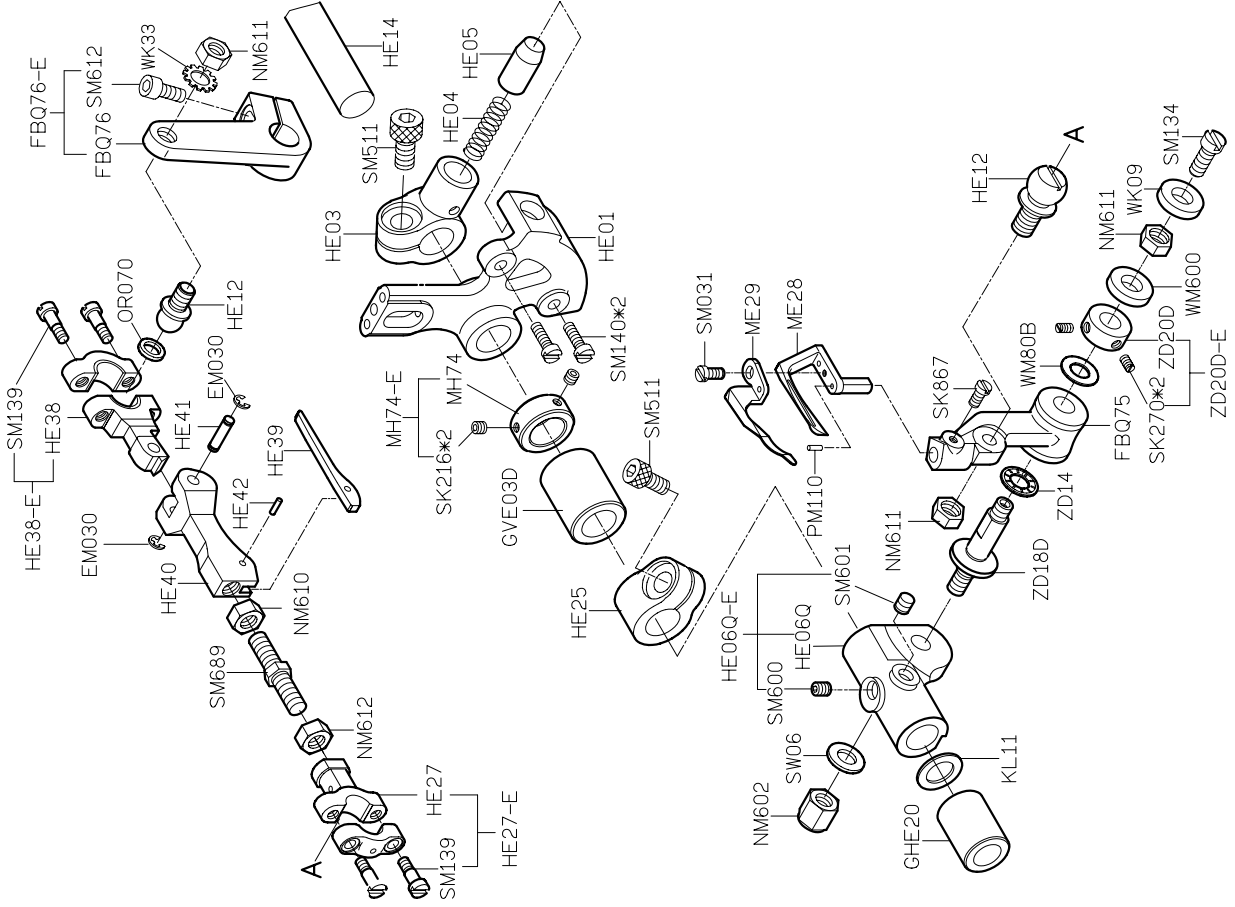

SIRUBA®

銀爺牌工業用縫紉機

INDUSTRIAL SEWING MACHINE

HF008

ATTACHMENT

零件圖 PARTS LIST

From the library of: Diamond Needle Corp

CE

高林股份有限公司
KAULIN MFG. CO., LTD.

PARTS LIST FOR FBQ (3) GROUP

PARTS LIST FOR FBQ (4) GROUP

PARTS LIST FOR FBR (5) GROUP: the library of: Diamond Needle PARTS LIST FOR FBR (6) GROUP

PARTS LIST FOR FBR (7) GROUP

PARTS LIST FOR HAC (1) GROUP

PARTS LIST FOR HAC (4) GROUP

PARTS LIST FOR HAC (5) GROUP

PARTS LIST FOR HAC (8) GROUP

PARTS LIST FOR HAC (OPTION) GROUP

PARTS LIST FOR HCL (3) GROUP

PARTS LIST FOR HPR GROUP

PARTS LIST FOR HTC (1) GROUP the library of: **Diamond Needle** PARTS LIST FOR HTC (2) GROUP

PARTS LIST FOR HTC (3) GROUP

PARTS LIST FOR HTC (4) GROUP

HF008

ATTACHMENT

高林股份有限公司 KAULIN MFG. CO., LTD.

From the library of: Diamond Needle Corp