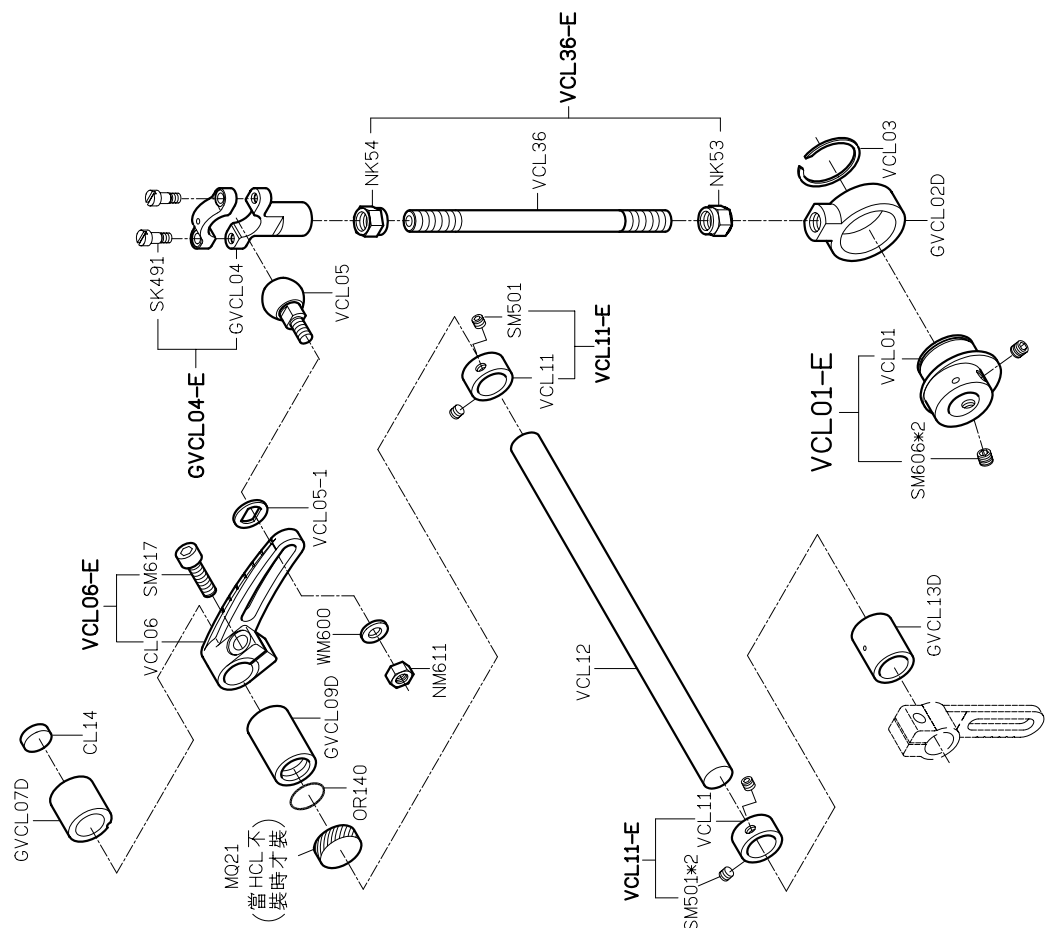

SIRUBA®

銀爺牌工業用縫紉機

INDUSTRIAL SEWING MACHINE

HF008

ATTACHMENT

零件圖 PARTS LIST

From the library of: Diamond Needle Corp

CE

高林股份有限公司
KAULIN MFG. CO., LTD.

PARTS LIST FOR FBQ (3) GROUP

PARTS LIST FOR FBQ (4) GROUP

PARTS LIST FOR FBR (5) GROUP: the library of: Diamond Needle PARTS LIST FOR FBR (6) GROUP

PARTS LIST FOR FBR (7) GROUP

PARTS LIST FOR HAC (1) GROUP

PARTS LIST FOR HAC (4) GROUP

PARTS LIST FOR HAC (5) GROUP

PARTS LIST FOR HAC (8) GROUP

PARTS LIST FOR HAC (OPTION) GROUP

PARTS LIST FOR HCL (3) GROUP

PARTS LIST FOR HPR GROUP

PARTS LIST FOR HTC (1) GROUP the library of: **Diamond Needle** PARTS LIST FOR HTC (2) GROUP

PARTS LIST FOR HTC (3) GROUP

PARTS LIST FOR HTC (4) GROUP

HF008

ATTACHMENT

高林股份有限公司 KAULIN MFG. CO., LTD.

From the library of: Diamond Needle Corp