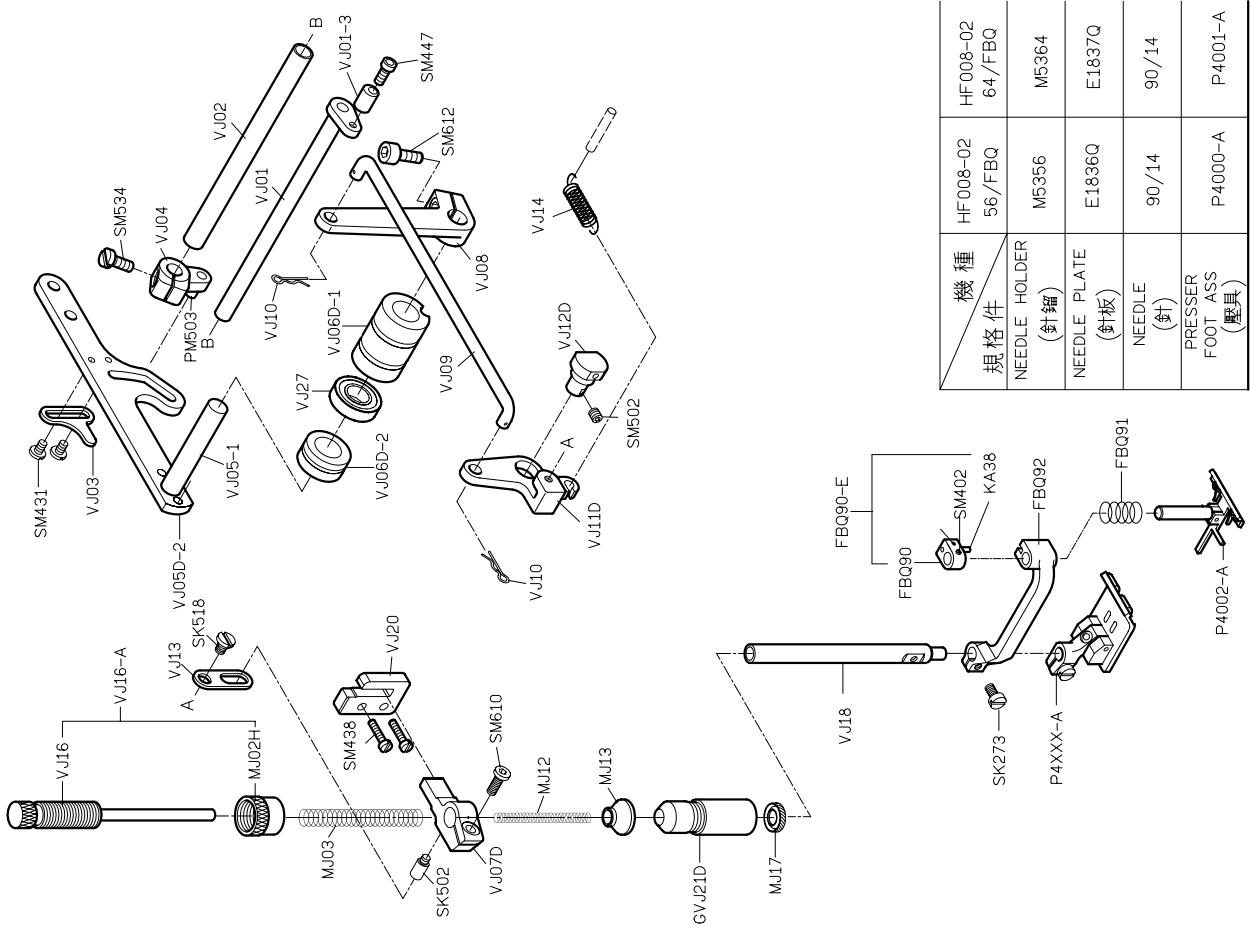

SIRUBA®

銀爺牌工業用縫紉機

INDUSTRIAL SEWING MACHINE

HF008

ATTACHMENT

零件圖 PARTS LIST

From the library of: Diamond Needle Corp

CE

高林股份有限公司
KAULIN MFG. CO., LTD.

PARTS LIST FOR FBQ (3) GROUP

PARTS LIST FOR FBQ (4) GROUP

PARTS LIST FOR FBR (5) GROUP: the library of: Diamond Needle PARTS LIST FOR FBR (6) GROUP

PARTS LIST FOR FBR (7) GROUP

PARTS LIST FOR HAC (1) GROUP

PARTS LIST FOR HAC (4) GROUP

PARTS LIST FOR HAC (5) GROUP

PARTS LIST FOR HAC (8) GROUP

PARTS LIST FOR HAC (OPTION) GROUP

PARTS LIST FOR HCL (3) GROUP

PARTS LIST FOR HPR GROUP

PARTS LIST FOR HTC (1) GROUP the library of: **Diamond Needle** PARTS LIST FOR HTC (2) GROUP

PARTS LIST FOR HTC (3) GROUP

PARTS LIST FOR HTC (4) GROUP

HF008

ATTACHMENT

高林股份有限公司 KAULIN MFG. CO., LTD.

From the library of: Diamond Needle Corp