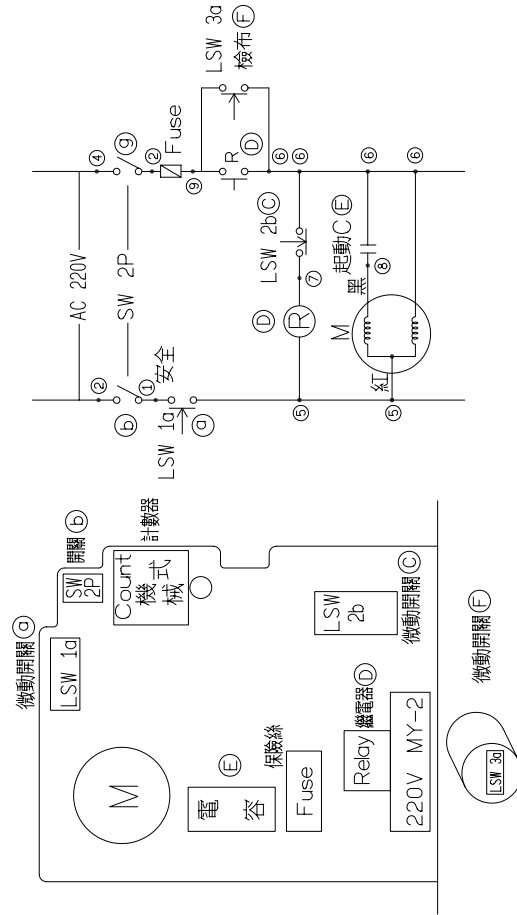

SIRUBA®

銀爺牌工業用縫紉機

INDUSTRIAL SEWING MACHINE

HF008

ATTACHMENT

零件圖 PARTS LIST

From the library of: Diamond Needle Corp

CE

高林股份有限公司
KAULIN MFG. CO., LTD.

PARTS LIST FOR FBQ (3) GROUP

PARTS LIST FOR FBQ (4) GROUP

PARTS LIST FOR FBR (5) GROUP: the library of: Diamond Needle PARTS LIST FOR FBR (6) GROUP

PARTS LIST FOR FBR (7) GROUP

PARTS LIST FOR HAC (1) GROUP

PARTS LIST FOR HAC (4) GROUP

PARTS LIST FOR HAC (5) GROUP

PARTS LIST FOR HAC (8) GROUP

PARTS LIST FOR HAC (OPTION) GROUP

PARTS LIST FOR HCL (3) GROUP

PARTS LIST FOR HPR GROUP

PARTS LIST FOR HTC (1) GROUP the library of: **Diamond Needle** PARTS LIST FOR HTC (2) GROUP

PARTS LIST FOR HTC (3) GROUP

PARTS LIST FOR HTC (4) GROUP

HF008

ATTACHMENT

高林股份有限公司 KAULIN MFG. CO., LTD.

From the library of: Diamond Needle Corp