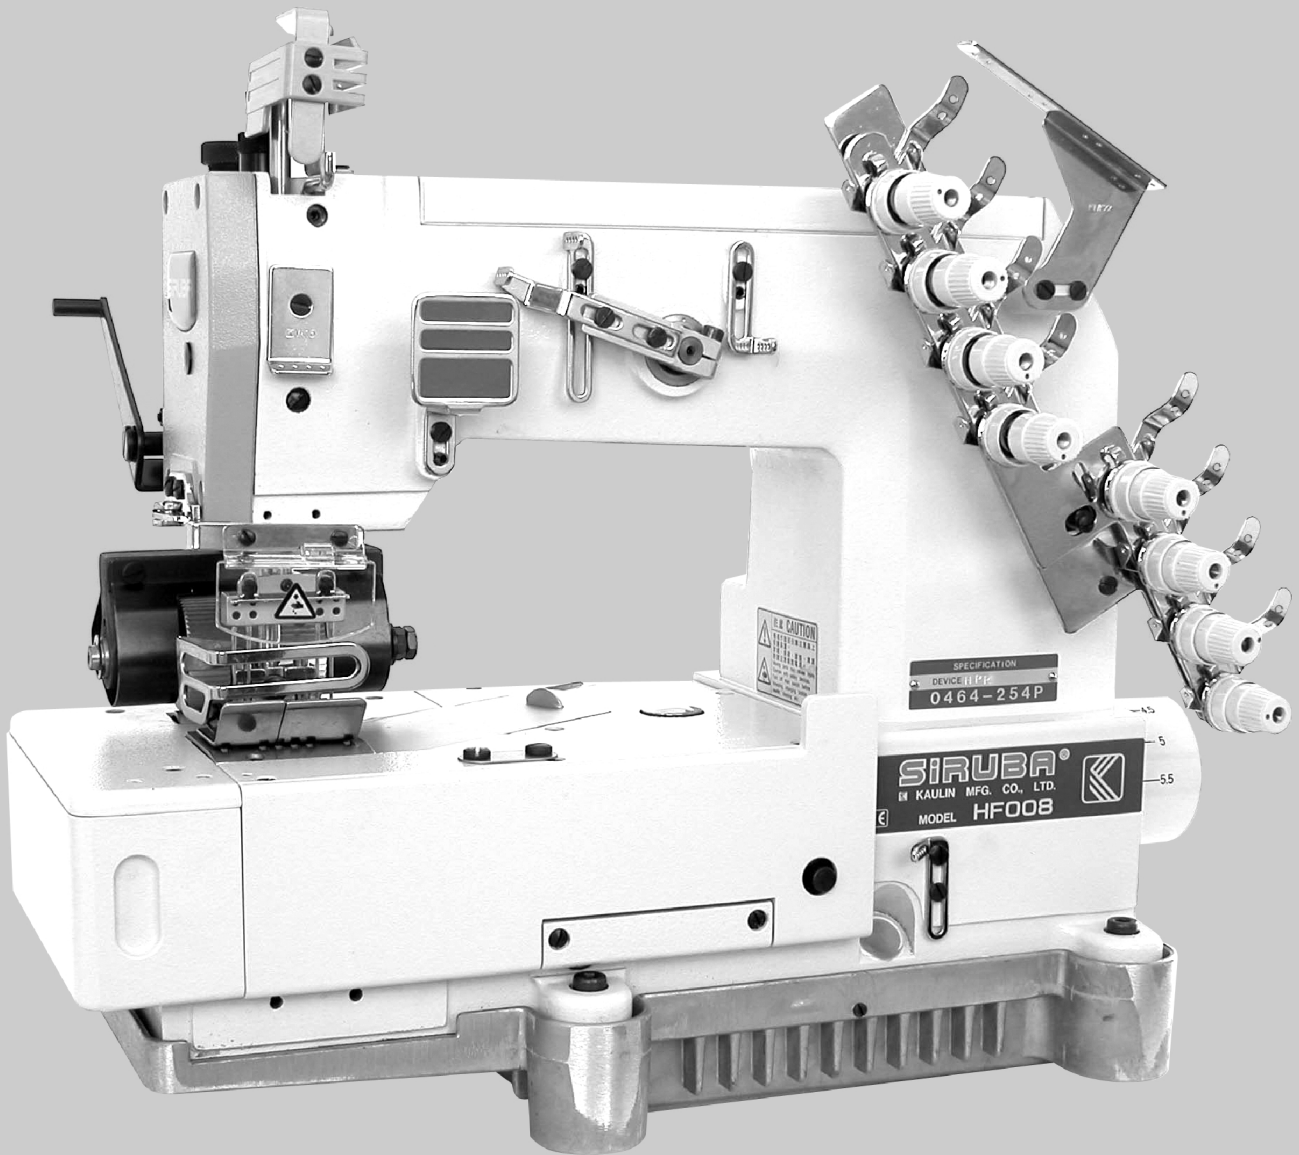

SIRUBA®

銀爺牌工業用縫紉機

INDUSTRIAL SEWING MACHINE

HF008

ATTACHMENT

零件圖 PARTS LIST

From the library of: Diamond Needle Corp

CE

高林股份有限公司
KAULIN MFG. CO., LTD.

PARTS LIST FOR FBQ (3) GROUP

PARTS LIST FOR FBQ (4) GROUP

PARTS LIST FOR FBR (5) GROUP: the library of: Diamond Needle PARTS LIST FOR FBR (6) GROUP

PARTS LIST FOR FBR (7) GROUP